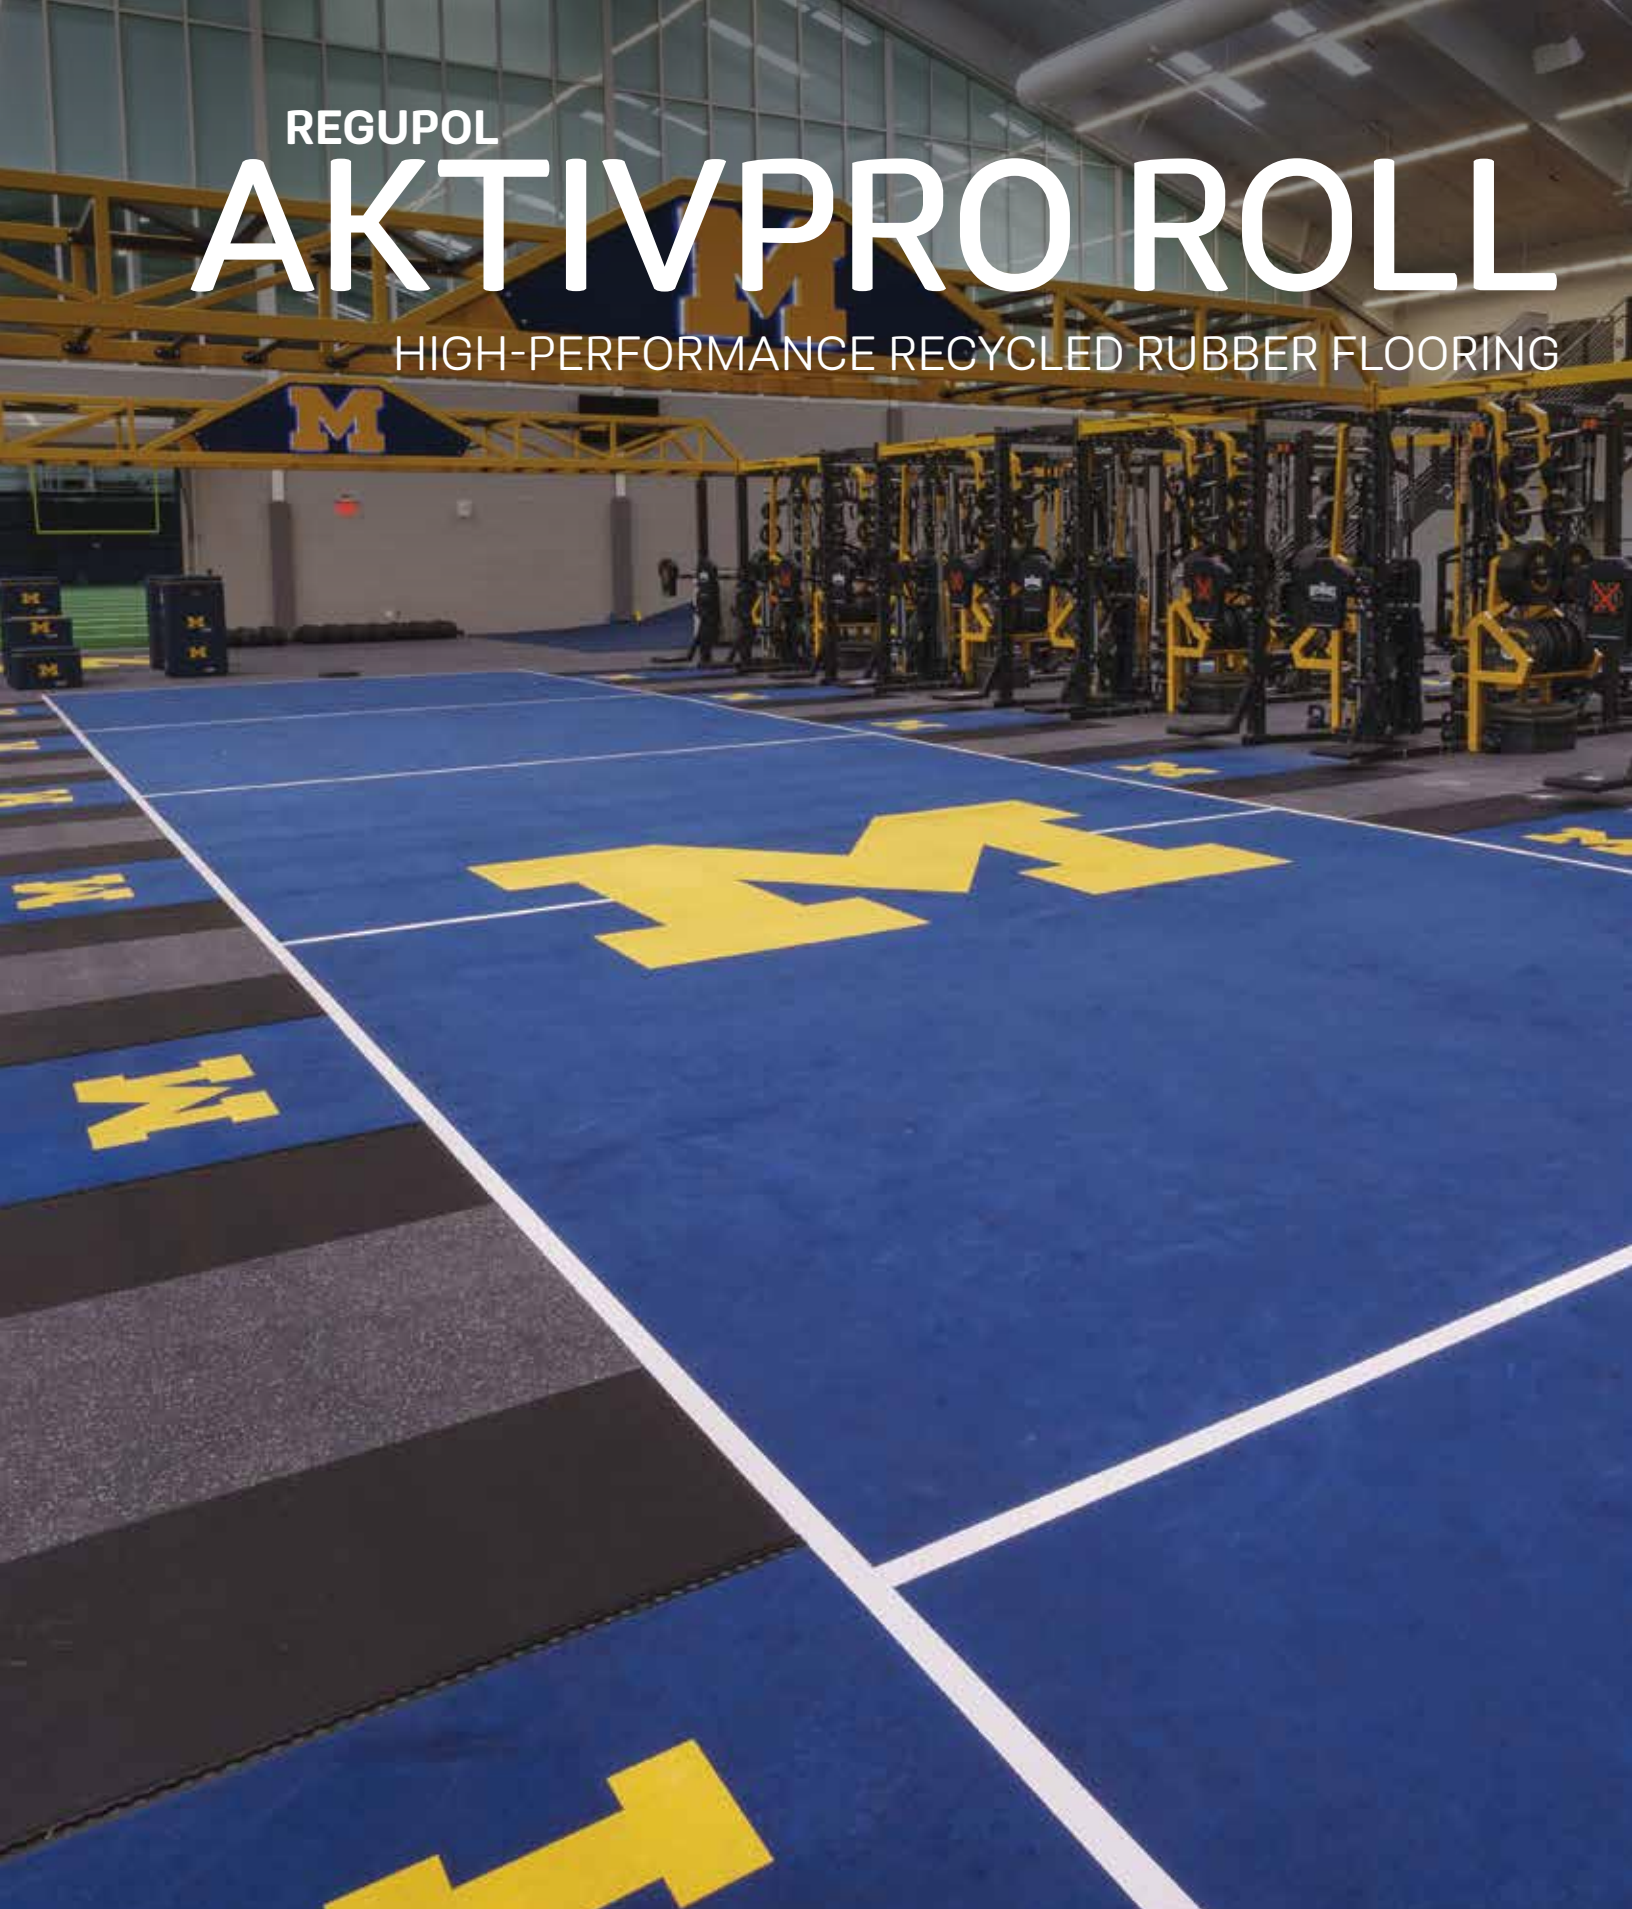

REGUPOL

AKTIVPRO ROLL

HIGH-PERFORMANCE RECYCLED RUBBER FLOORING

PERFORMANCE MEASURED IN BRILLIANT COLORS

REGUPOL aktivpro roll core

APR10100
Jet Black

APR10101
Gray Hound

APR10102
Jayz Blue