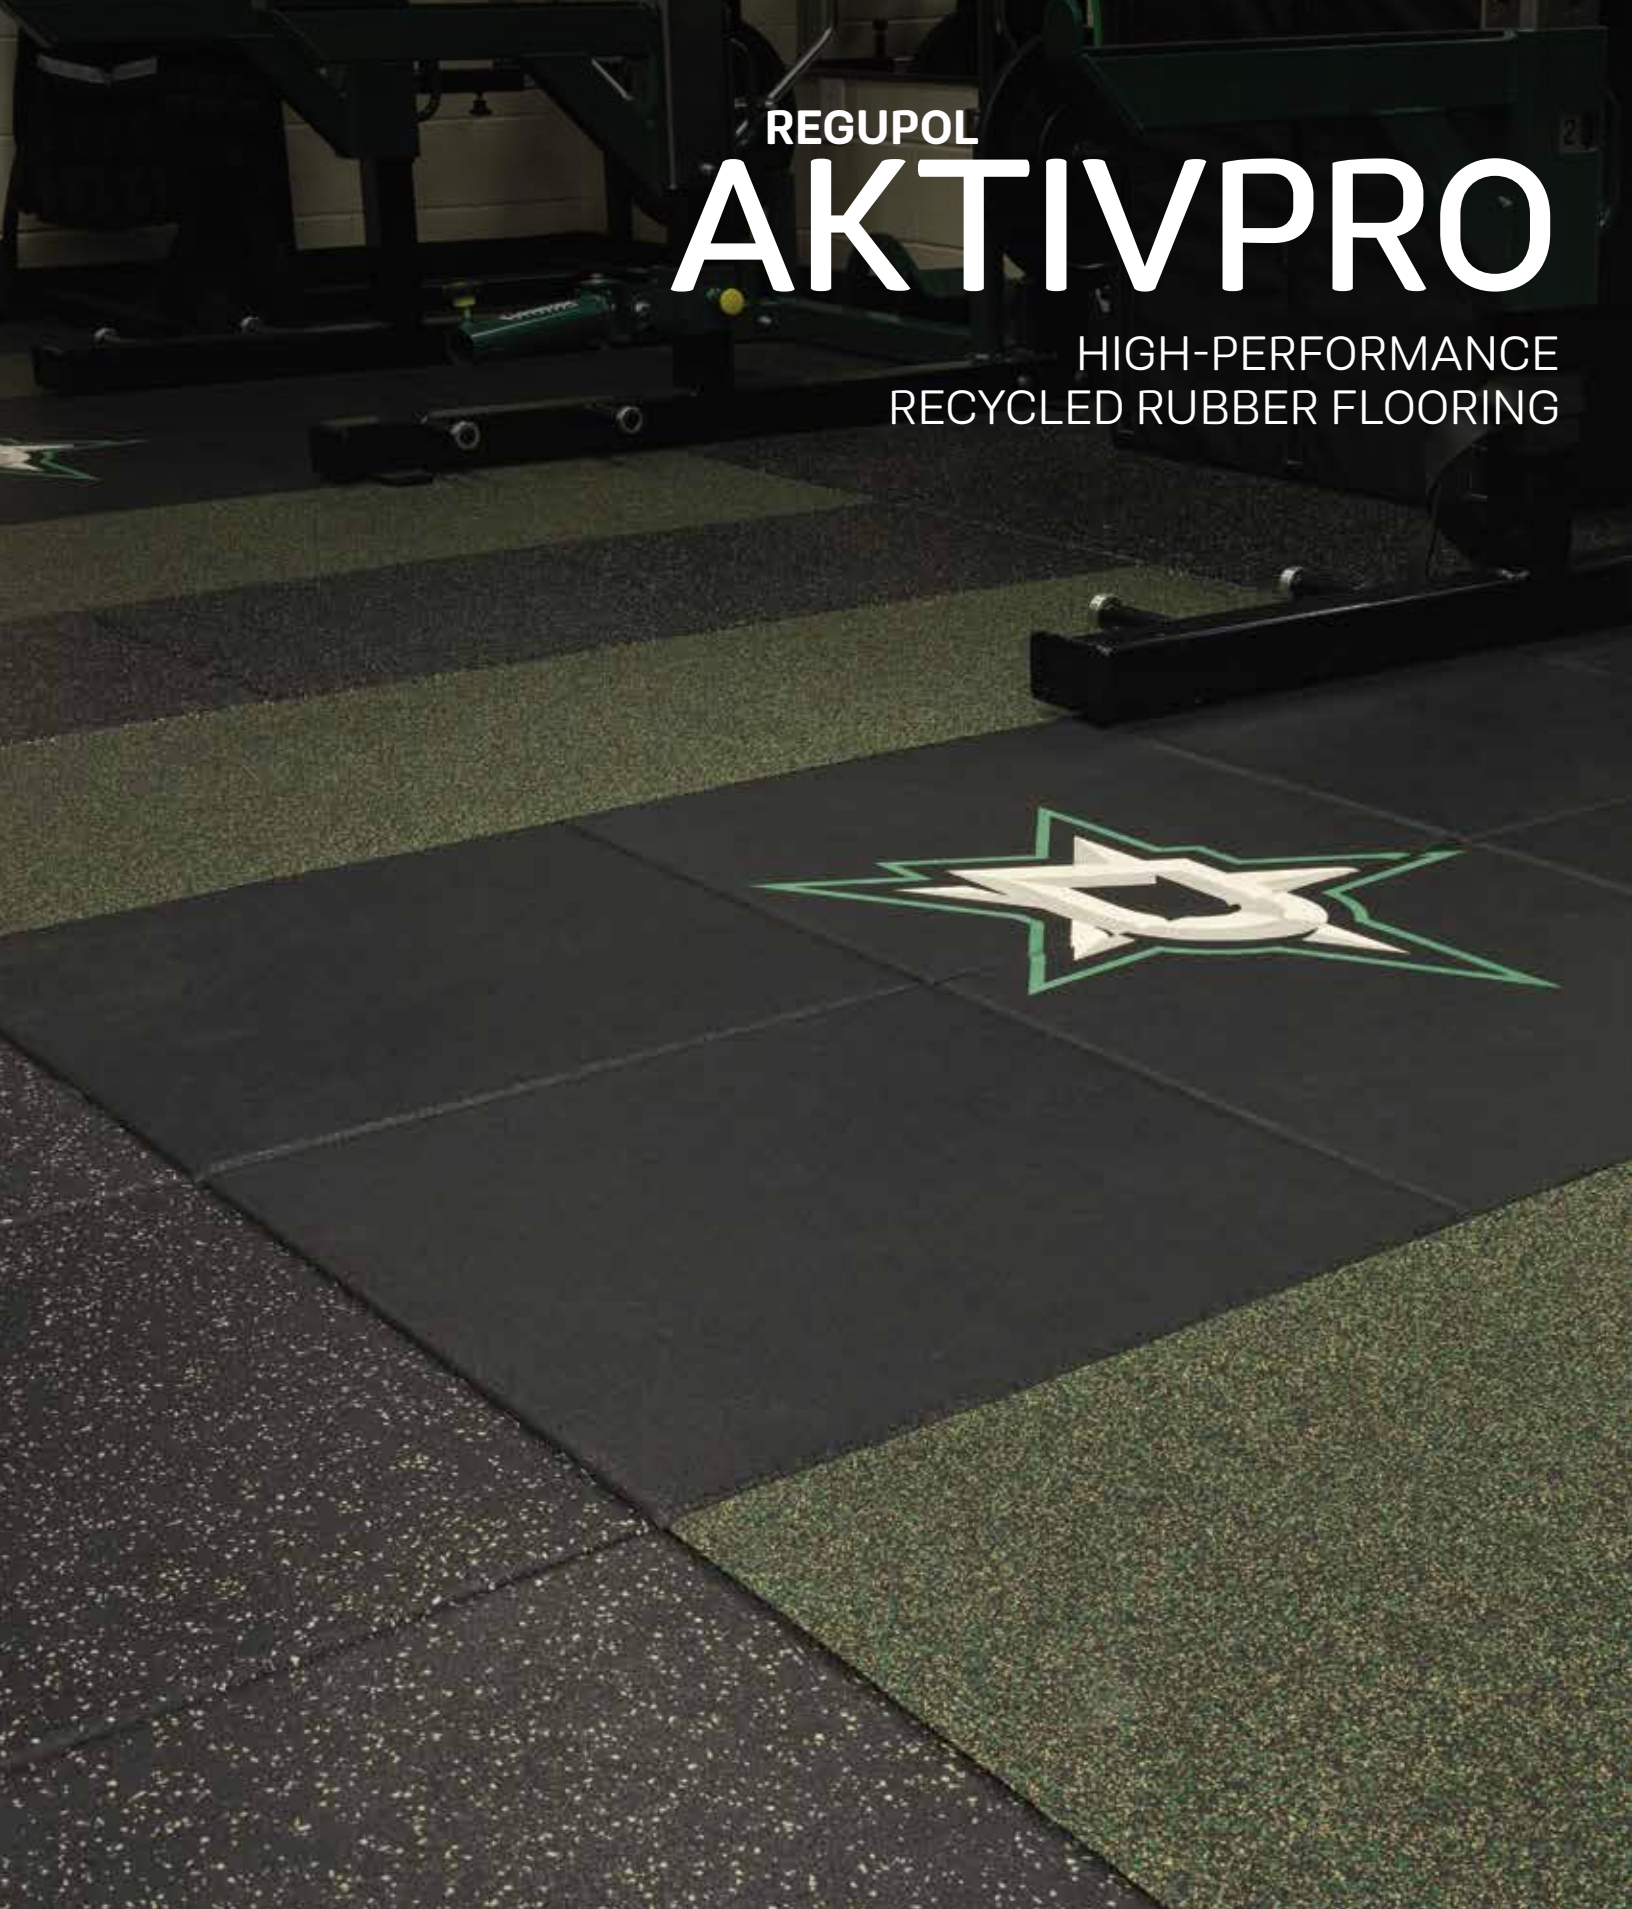

REGUPOL

AKTIVPRO

HIGH-PERFORMANCE
RECYCLED RUBBER FLOORING

PERFORMANCE MEASURED IN BRILLIANT COLORS

REGUPOL aktivpro core

AP10100
Jet Black

AP10101
Gray Hound

AP10102
Jayz Blue